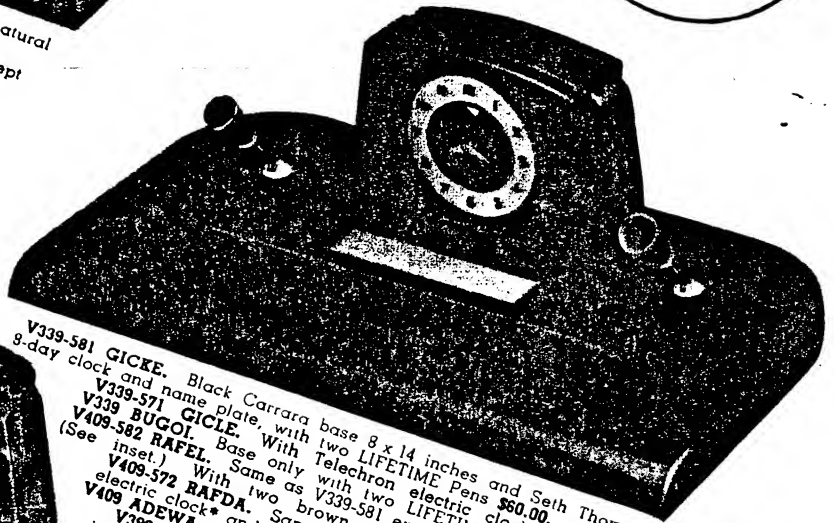

V339-581 GICKE. Black Carrara base 8 x 14 inches and Seth Thomas 8-day clock and name plate, with two LIFETIME Pens $60.00.
V339-571 GICLE. With Telechron electric clock* $65.00.
V409-582 RAFEL. Base only with two LIFETIME Pens $40.00.
(See inset.) Same as V339-581 except in Brown Onyx. With two LIFETIME Pens $75.00.
V409-572 RAFDA. Same as V339-571 with Telechron electric clock* and two LIFETIME Pens $80.00.
V409 ADEWA. Base only. two LIFETIME Pens $50.00.
V399-580 RAFON. Same as V339-581 except in Green Brazilian Onyx. (See inset.) With two LIFETIME Pens $75.00.
V399-570 RAFIX. With Telechron electric clock* $80.00.
V399 ADEVP. Base only with two LIFETIME Pens $50.00.